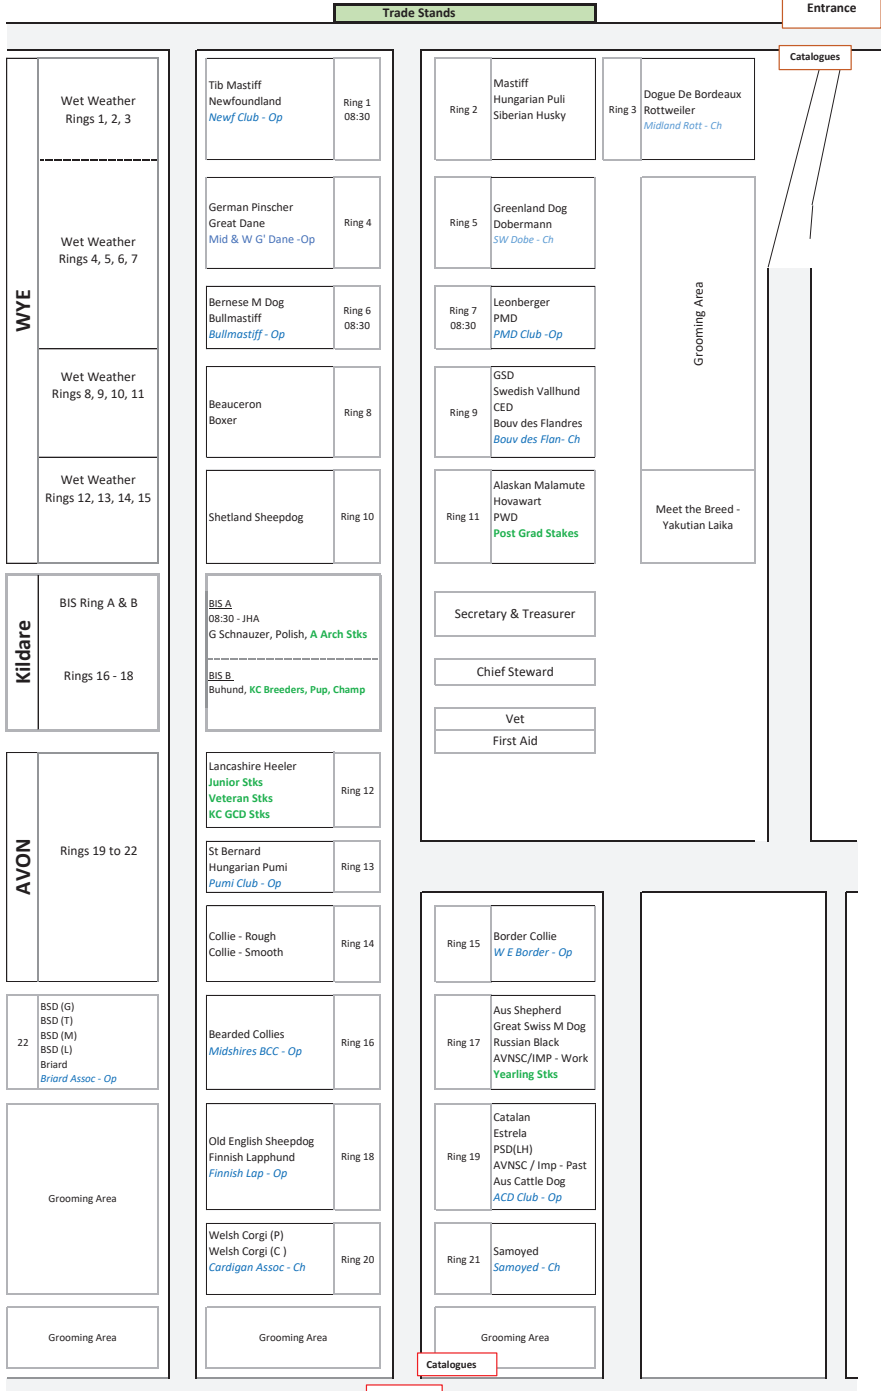

Brown Car Park - Rings 1 to 11

Not to scale.

Red Car Park - Ring BIS 12 to 22